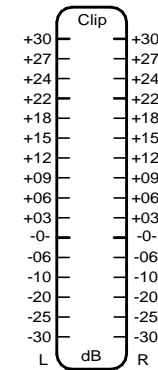

MIX SATELLITE

Power

VSM-2

Session:	Artist:	Studio:	Date: